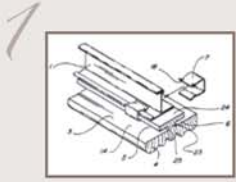

HOW THE SYSTEM WORKS

The wood ceiling clips onto a standard 2' by 2' 15/16" suspended metal T-grid system.

Unique clip design allows each trim piece to be easily clipped into place.

T-Rail reveal **molding is clipped** on to the grid.